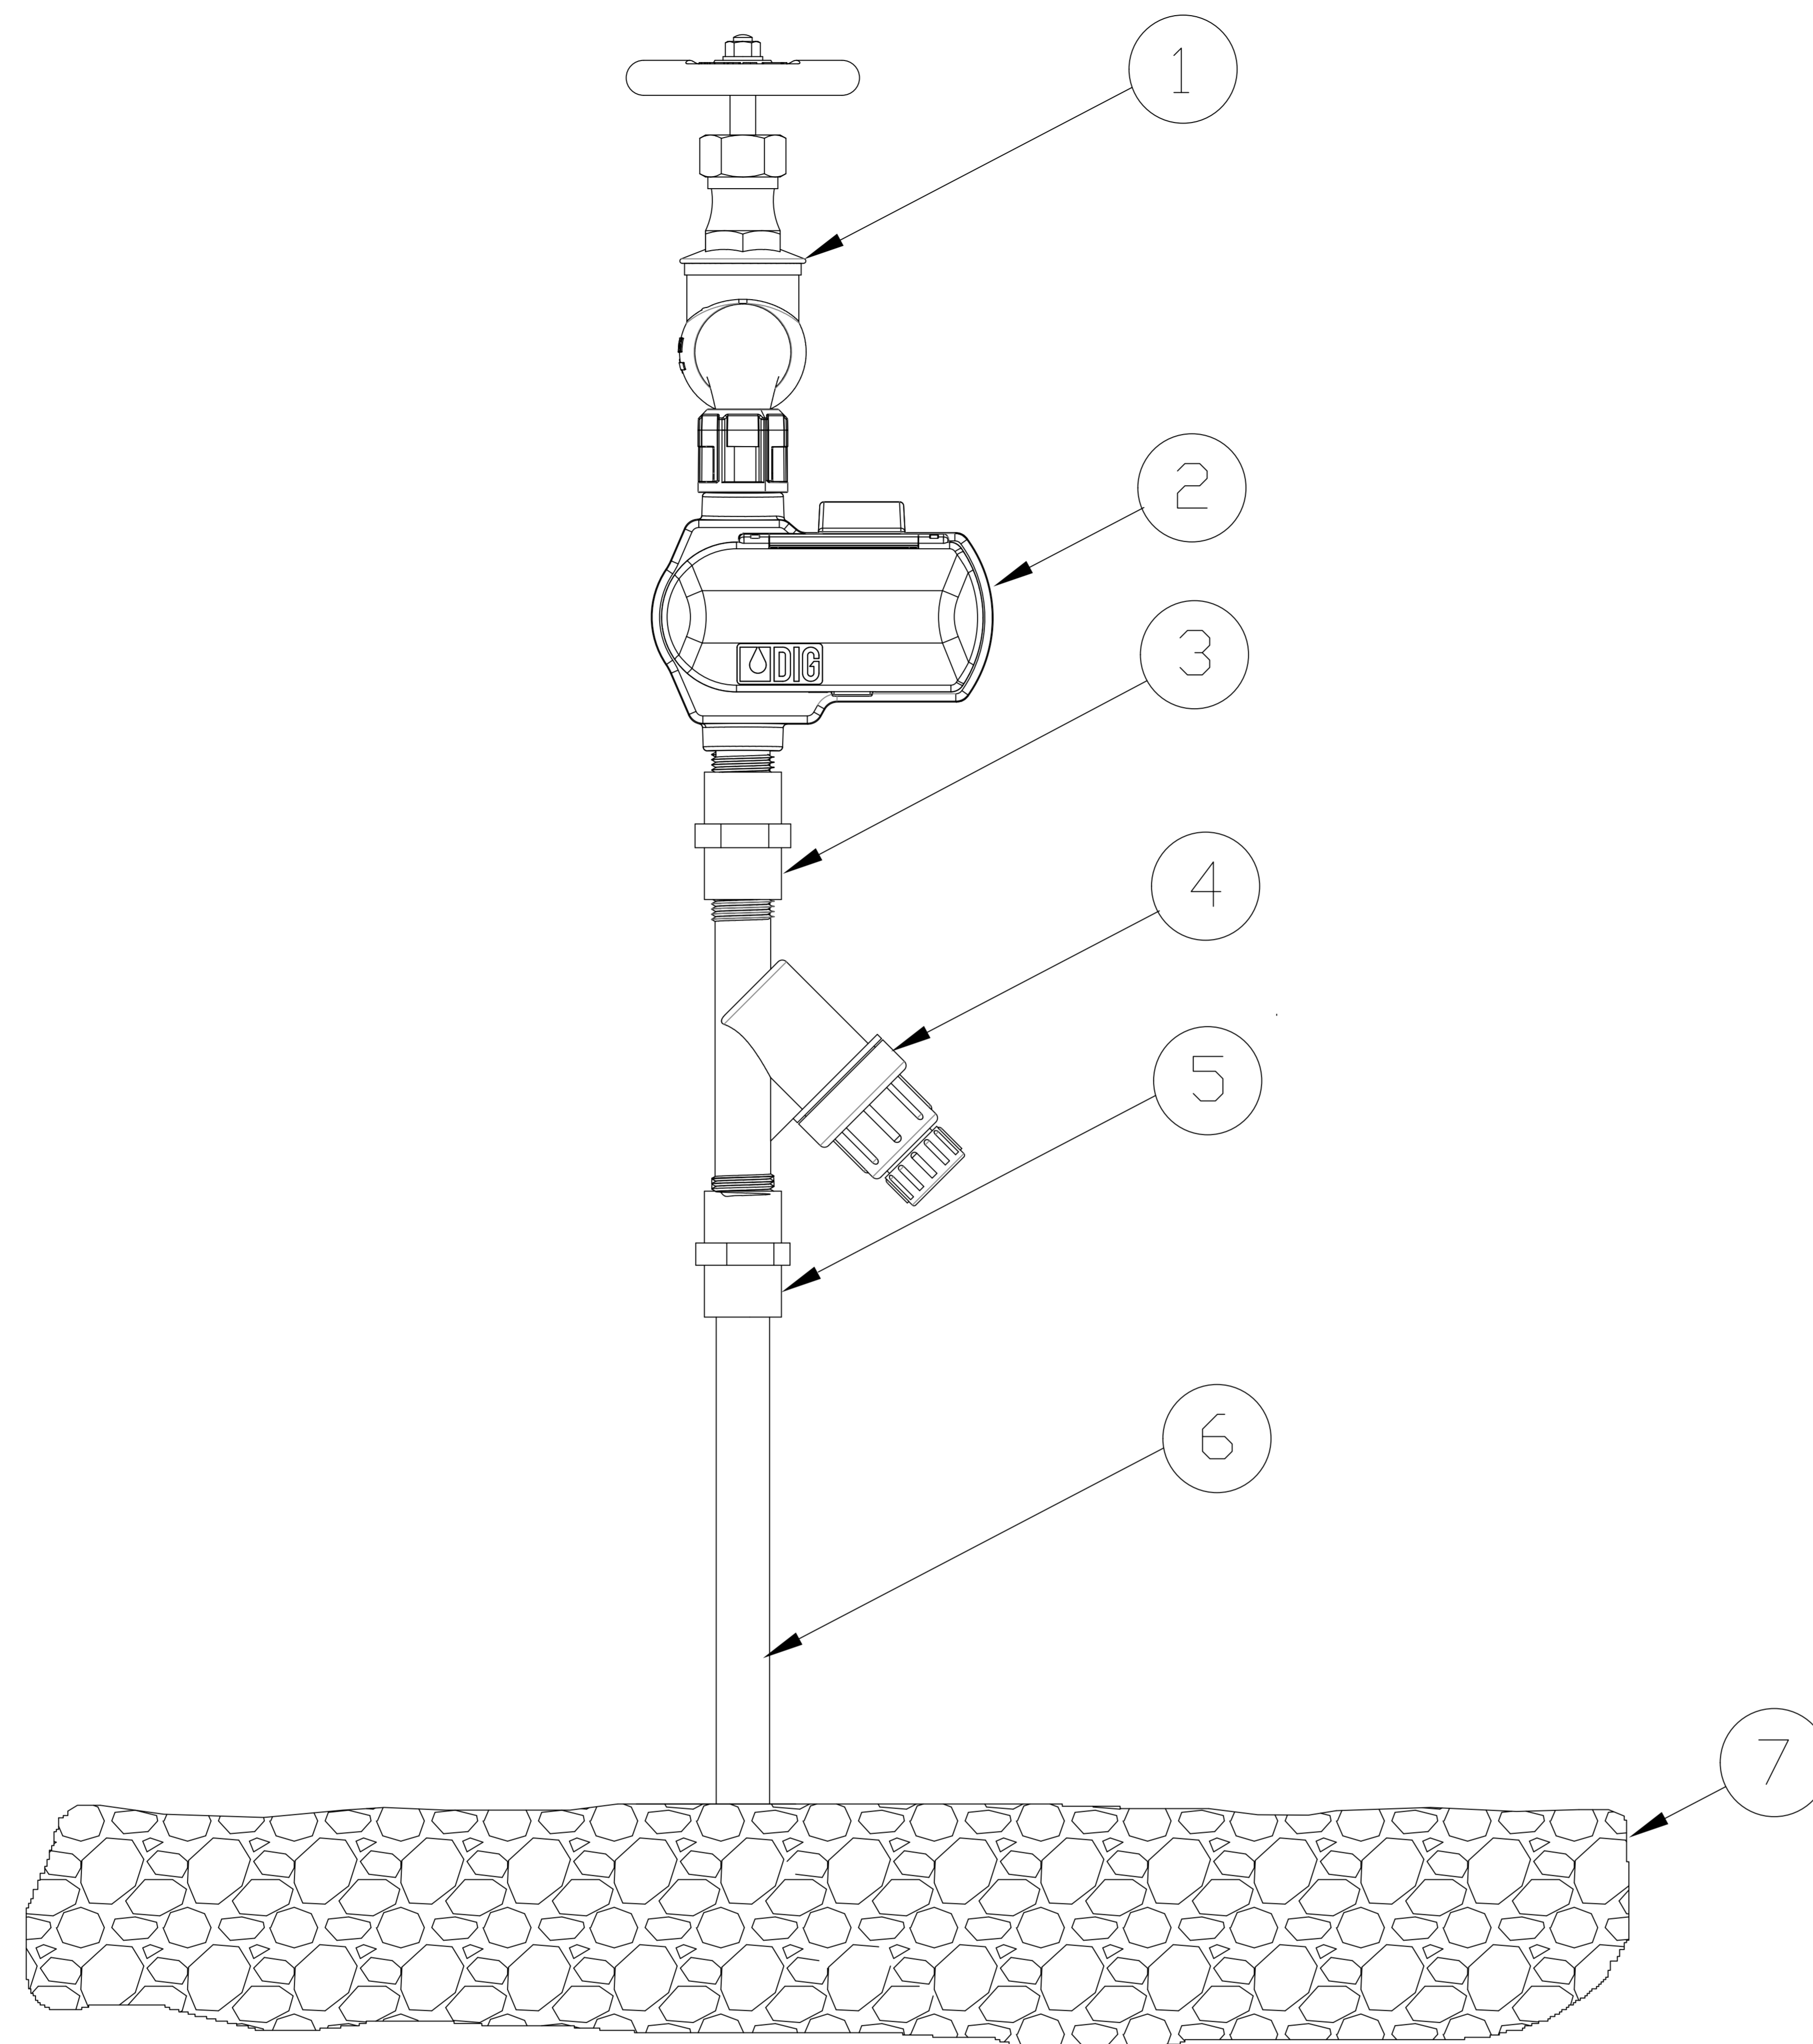

DIG Corporation
1210 Activity Drive
Vista CA 92081 USA

LEGEND

- 1 3/4" TAP
- 2 EVO 100 I SOLAR POWERED TAP TIMER
- 3 3/4" B.S.P. ADAPTER
- 4 3/4" B.S.P. DIG PRF-XX-075
- 5 3/4" B.S.P. ADAPTER
- 6 3/4" PVC PIPE
- 7 PEA GRAVEL

1 DIG EVO 100 I SOLAR POWERED TAP TIMER
TYPICAL LAYOUT

IRRIGATION DETAIL
NOT TO SCALE