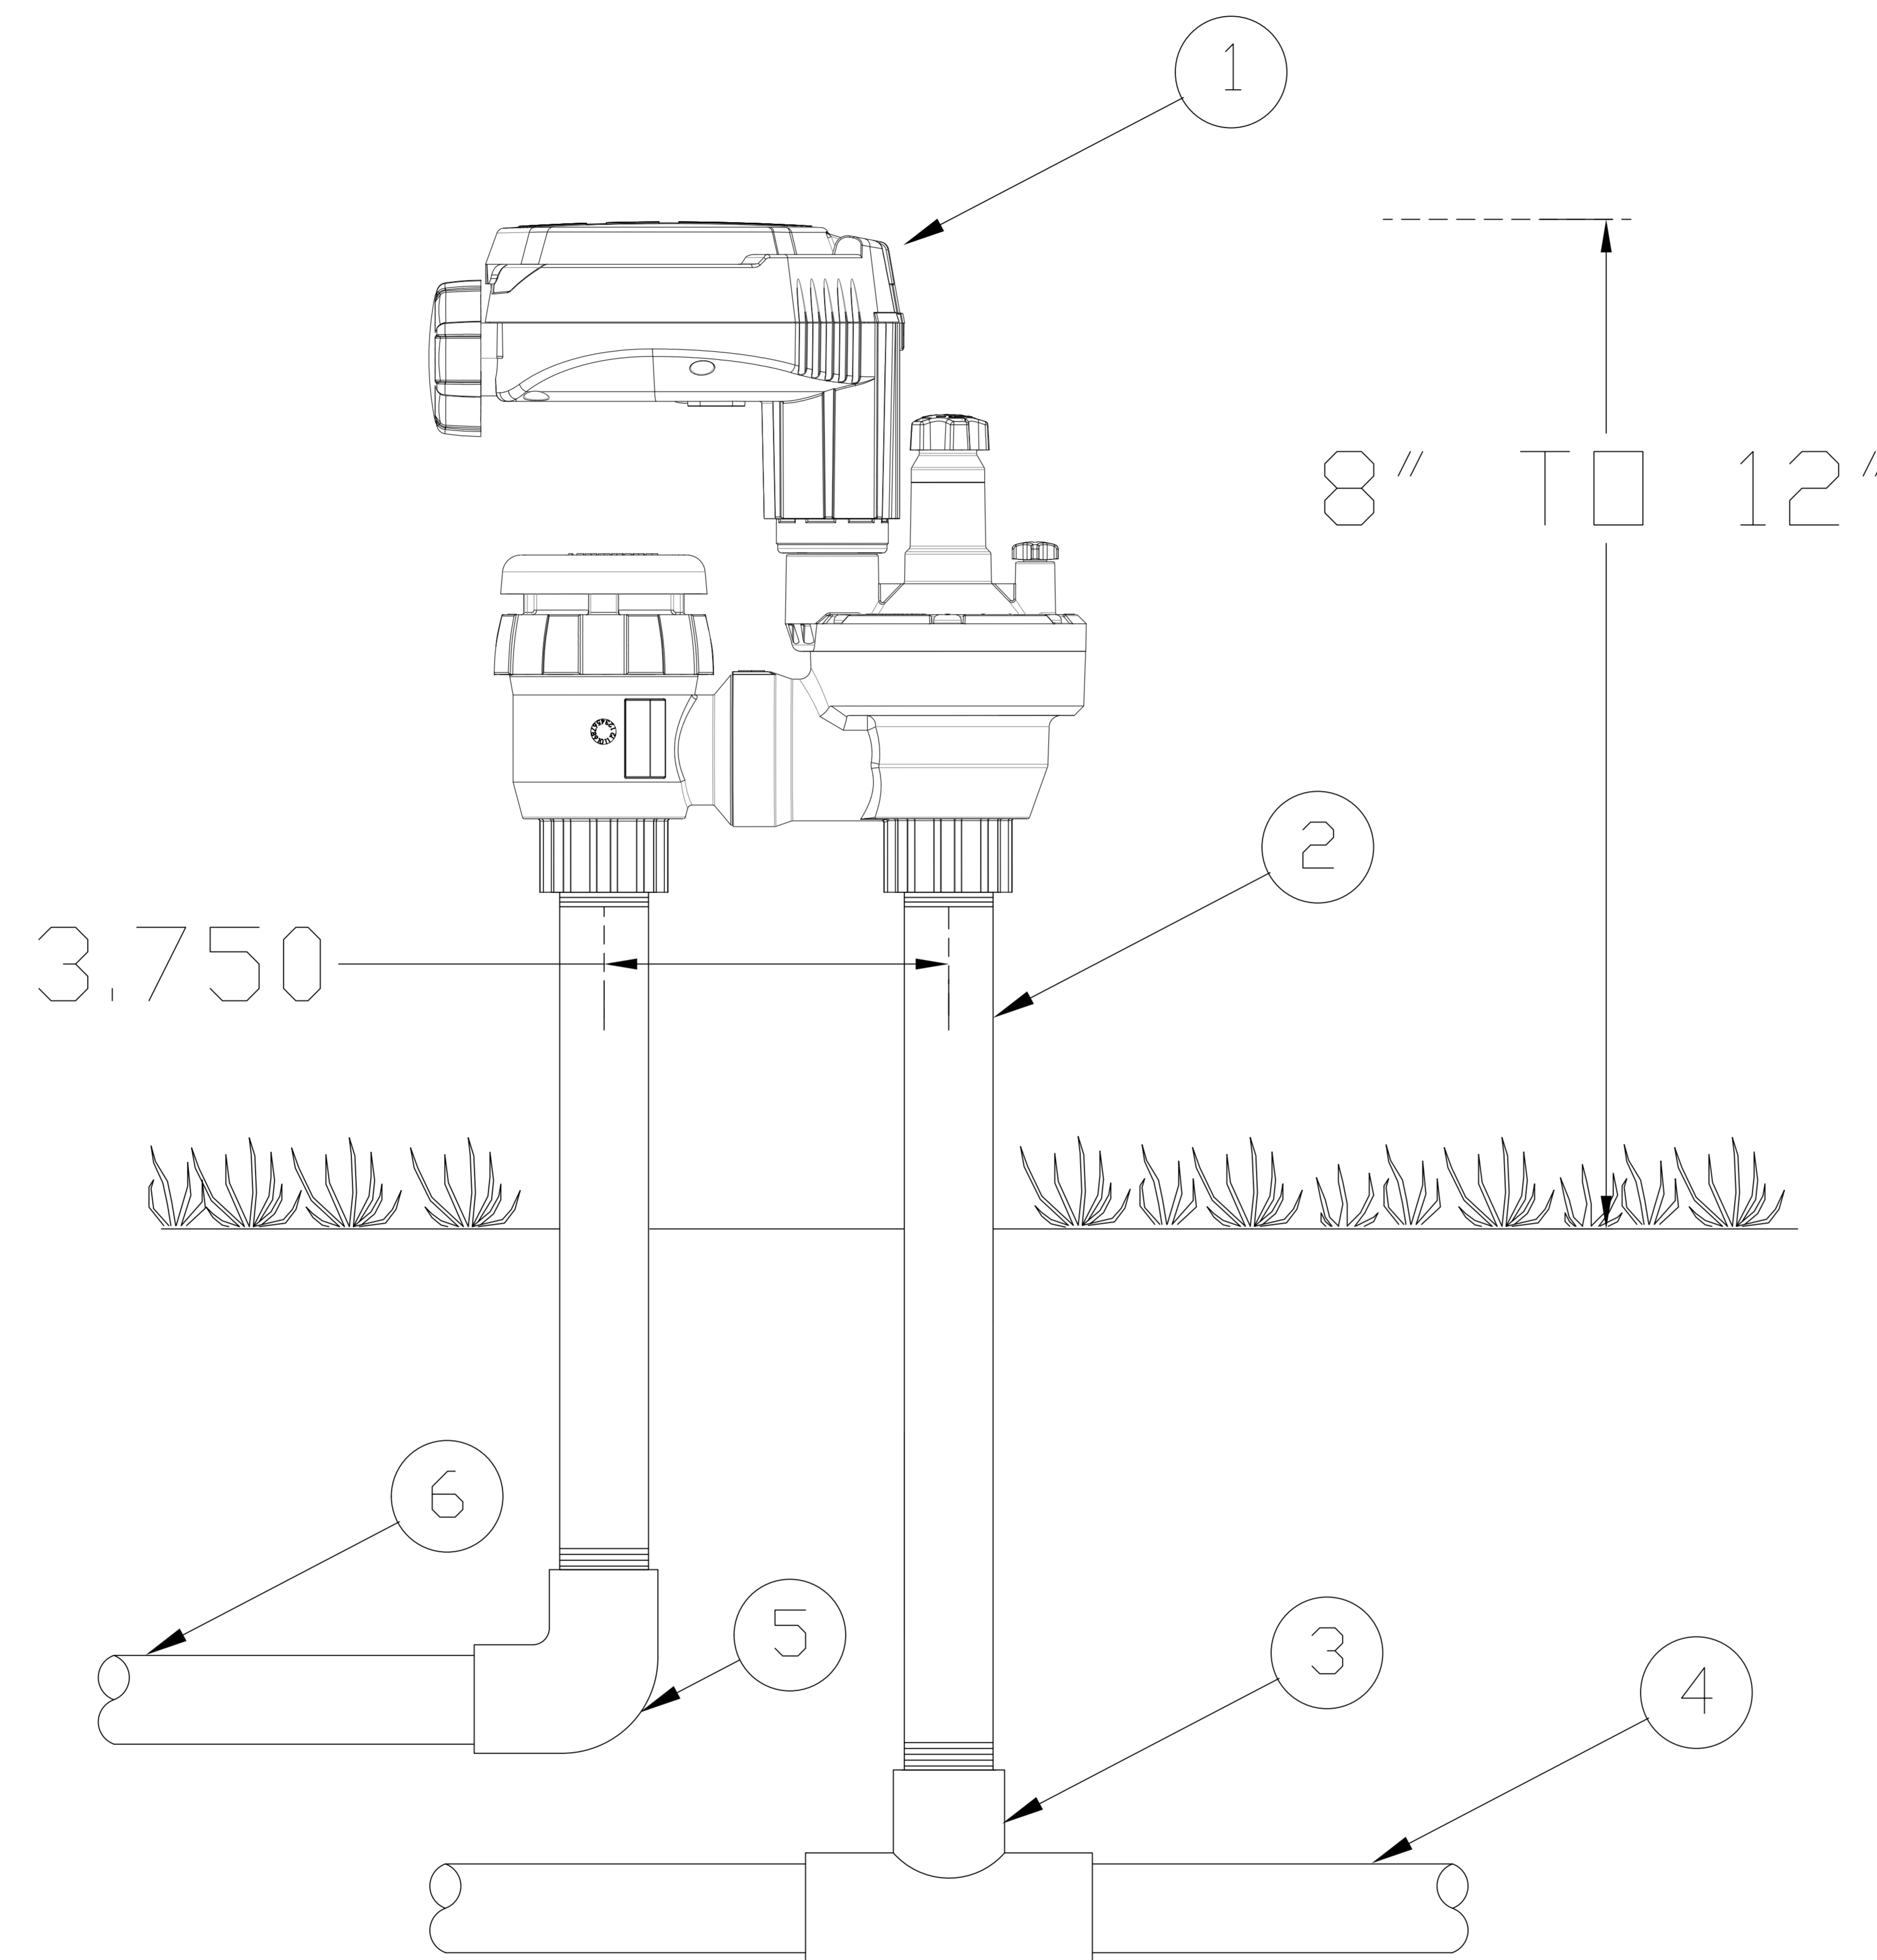

DIG Corporation
1210 Activity Drive
Vista CA 92081 USA

LEGEND

- 1 SINGLE STATION BLUE TOOTH BATTERY OPERATED CONTROLLER WITH PLASTIC ANTI-SIPHON VALVE (IP68)
MODEL #: 410BT-ASV-075
3/4" WITH ANTI-SIPHON VALVE
MODEL #: 410BT-ASV-100
1" WITH ANTI-SIPHON VALVE
- 2 SCH 80 NIPPLE
- 3 SCH 40 PVC TEE
- 4 PVC LATERAL PIPE
- 5 SCH 40 ELBOW
- 6 PVC LATERAL PIPE

1 DIG'S BATTERY OPERATED BLUETOOTH CONTROLLER, SERIES 410BT
TYPICAL LAYOUT DETAIL FOR 3/4" OR 1"

IRRIGATION DETAIL
NOT TO SCALE