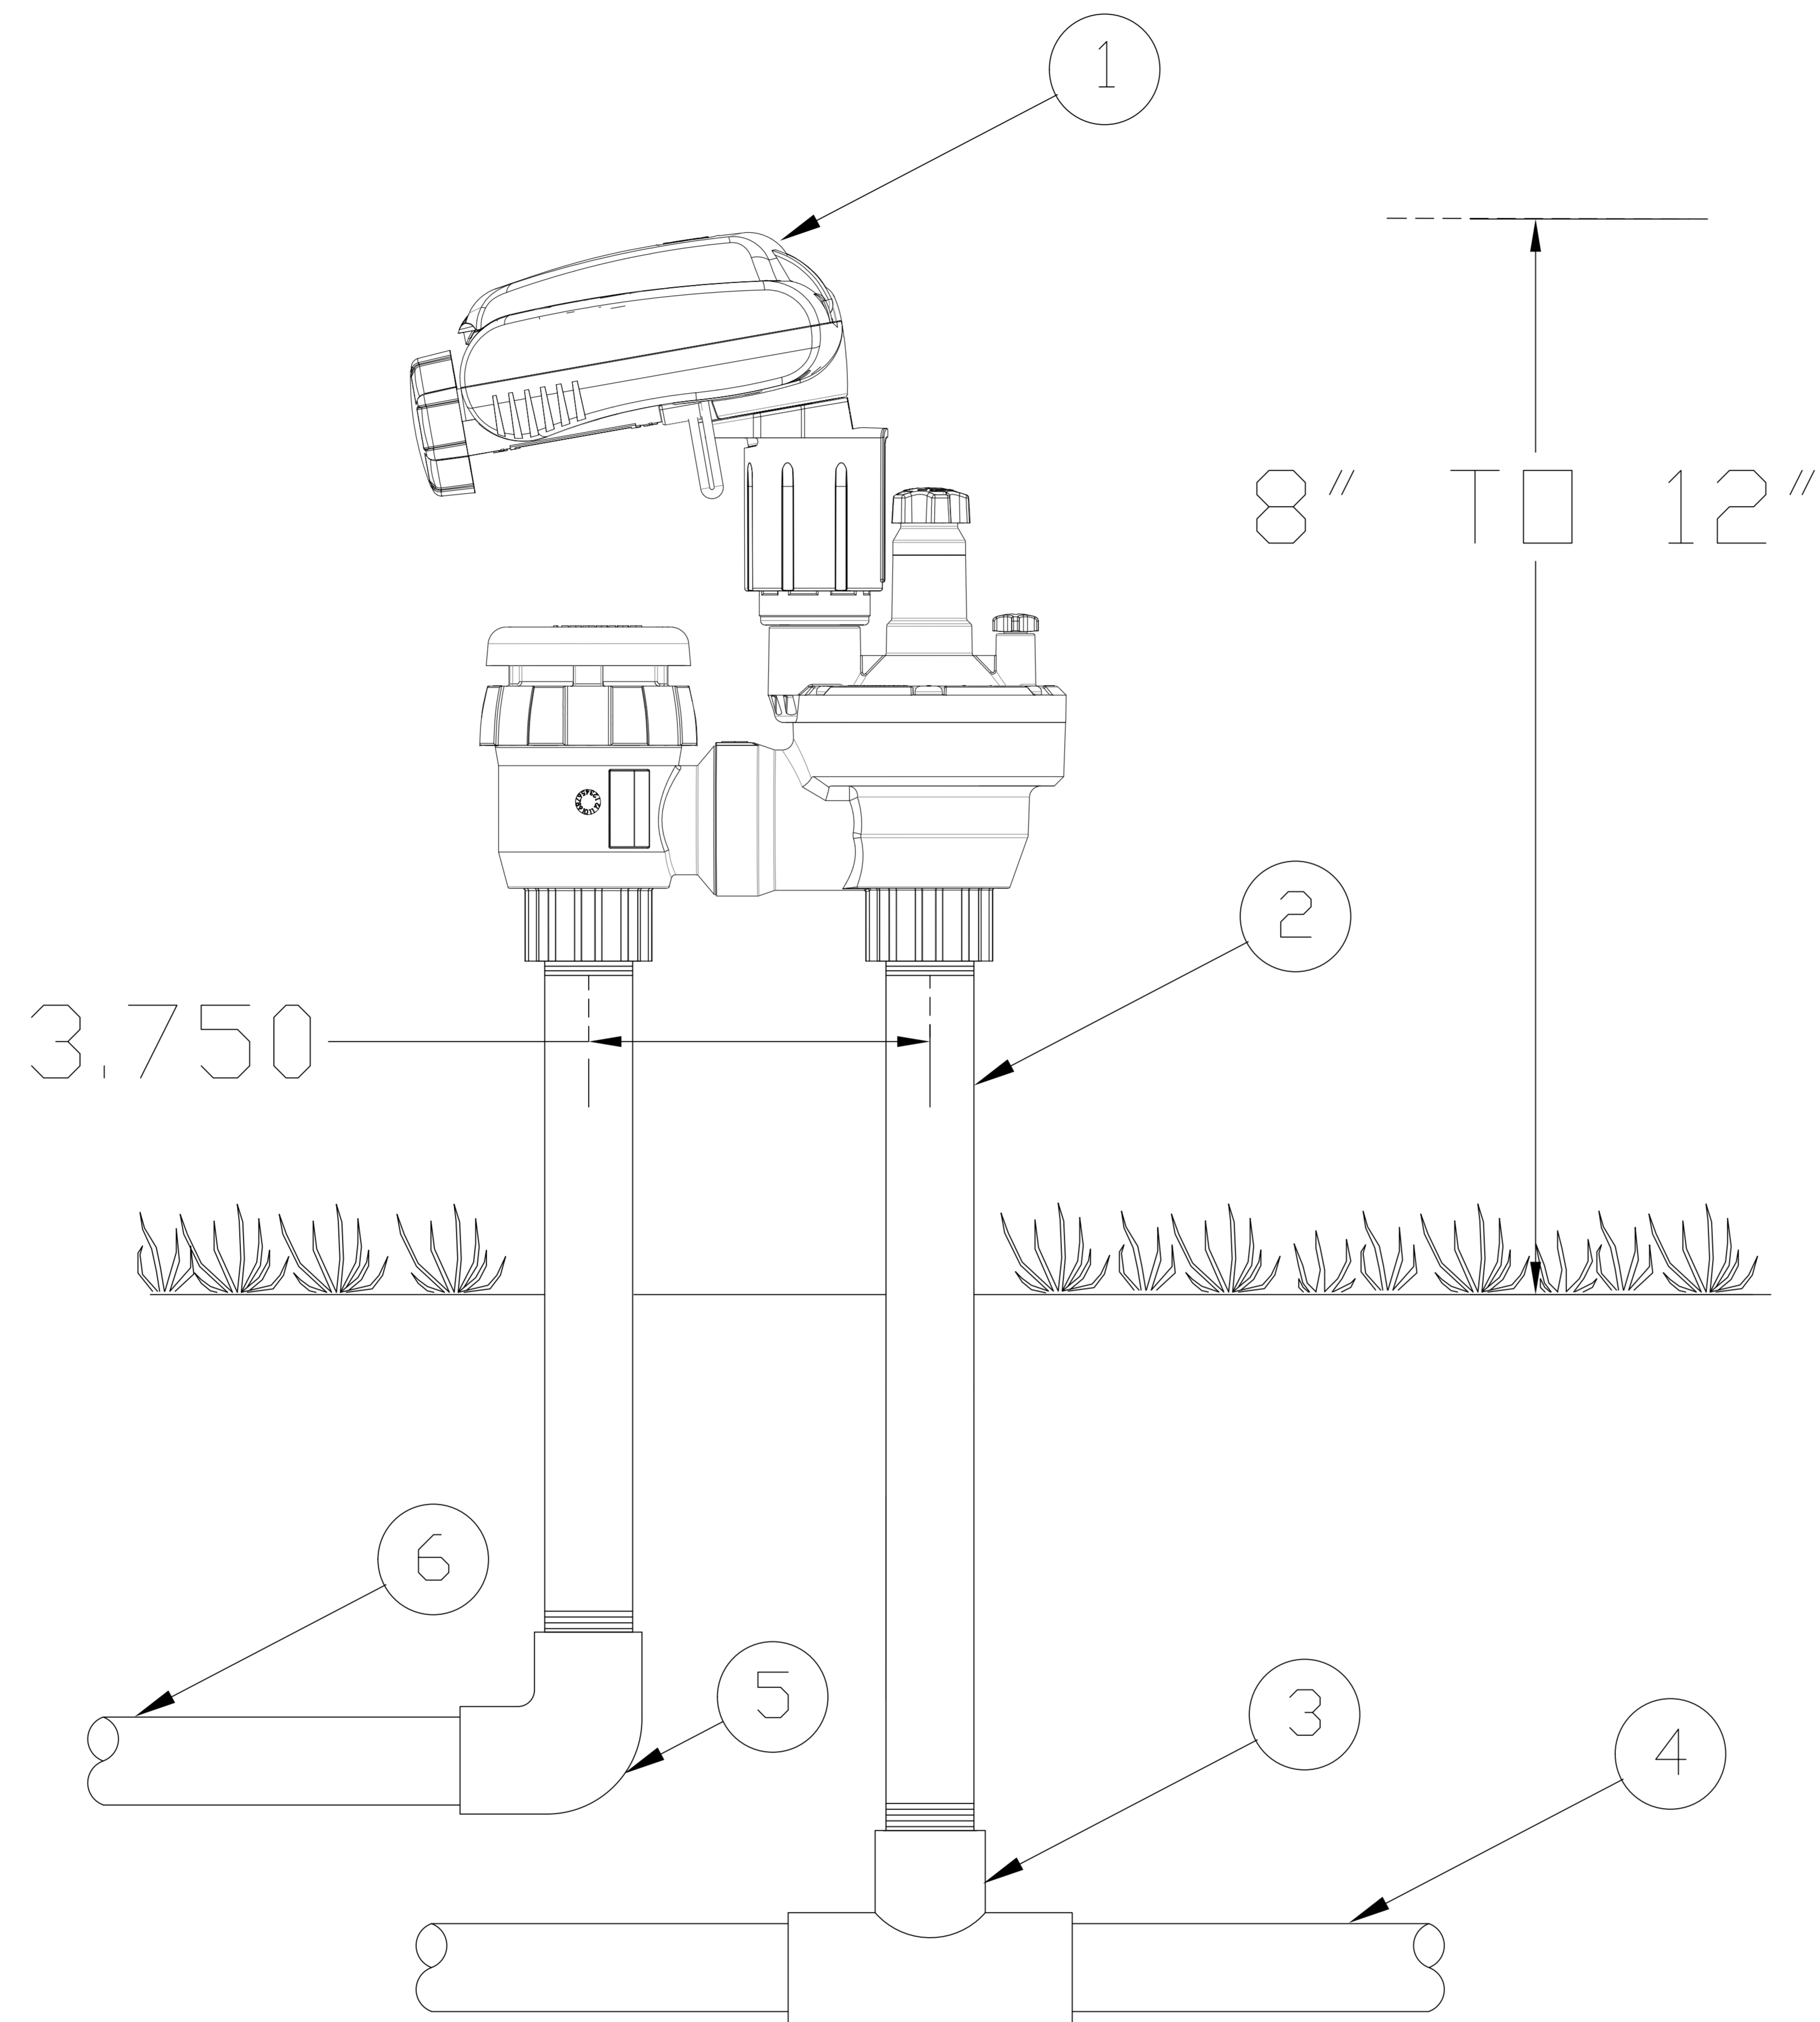

DIG Corporation
1210 Activity Drive
Vista CA 92081 USA

LEGEND

- 1 SINGLE STATION BATTERY OPERATED CONTROLLER WITH RAIN SENSOR CONNECTION AND PLASTIC ANTISIPHON VALVE (IP68)
MODEL #: 710A-ASV-075
3/4" WITH ANTI-SIPHON VALVE
MODEL #: 710A-ASV-100
1" WITH ANTI-SIPHON VALVE
- 2 SCH 80 NIPPLE
- 3 SCH 40 PVC TEE
- 4 PVC LATERAL PIPE
- 5 SCH 40 ELBOW
- 6 PVC LATERAL PIPE

1 DIG'S BATTERY OPERATED CONTROLLER, SERIES 710A
TYPICAL LAYOUT DETAIL FOR 3/4" OR 1"

IRRIGATION DETAIL
NOT TO SCALE