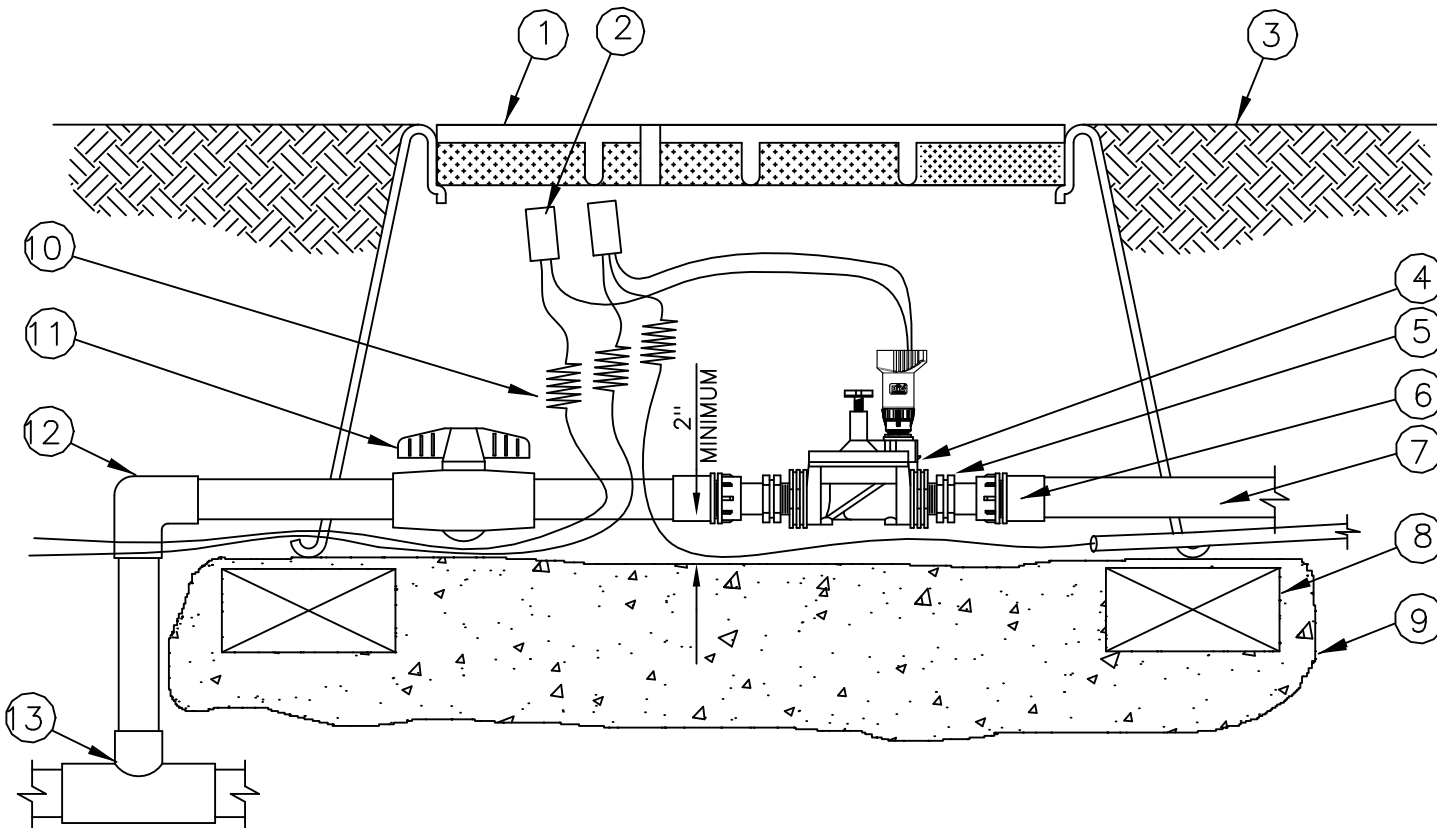

LEGEND

- ① VALVE BOX WITH COVER 18" SIZE.
- ② DRY SPLICE CONNECTORS.
- ③ FINISH GRADE TOP.
- ④ DIG VALVE MODEL  
3/4" 160HE - 075  
1" 160HE - 100
- ⑤ SWIVEL FITTING DIG MODEL  
3/4" 23-004, 1" 23-003.
- ⑥ PVC SCH 40 MALE ADAPTER.
- ⑦ PVC LATERAL LINE.
- ⑧ BRICK SUPPORT AT EACH CORNER.
- ⑨ PEA GRAVEL SUMP - MINIMUM 3".
- ⑩ 12 OR 14 GAUGE WIRE.
- ⑪ BACK-UP NPT PVC BALL VALVE.
- ⑫ PVC SCH 40 90 DEGREE ELL.
- ⑬ SCH 40 TEE.

② REMOTE CONTROL VALVE FOR LEIT CONTROLLER  
160HE-075 3/4" AND 160HE-100 1"

NOT TO SCALE